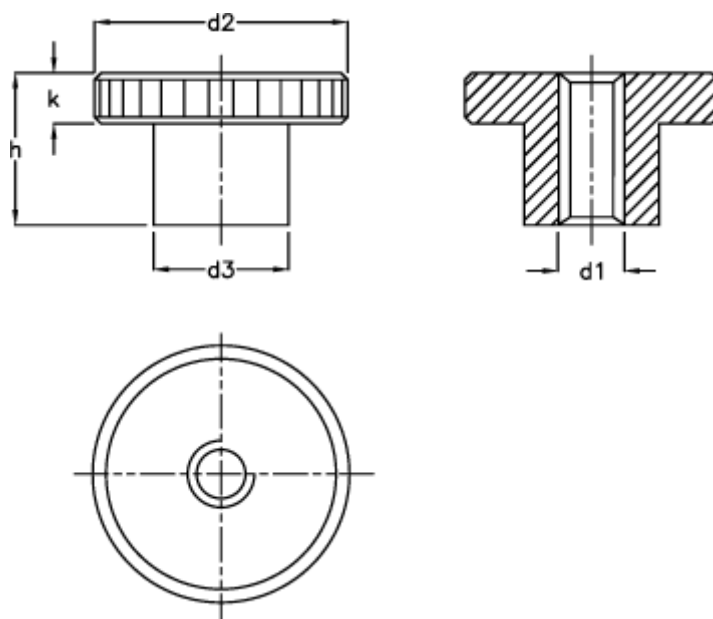

Data Sheet

Article number: 207045101

Description: E+G Knurled nut DIN 466-M8
St. steel

Measures

$d_1 = M 8$
 $d_2 = 30$
 $d_3 = 16$
 $h = 18.0$
 $K = 6.0$